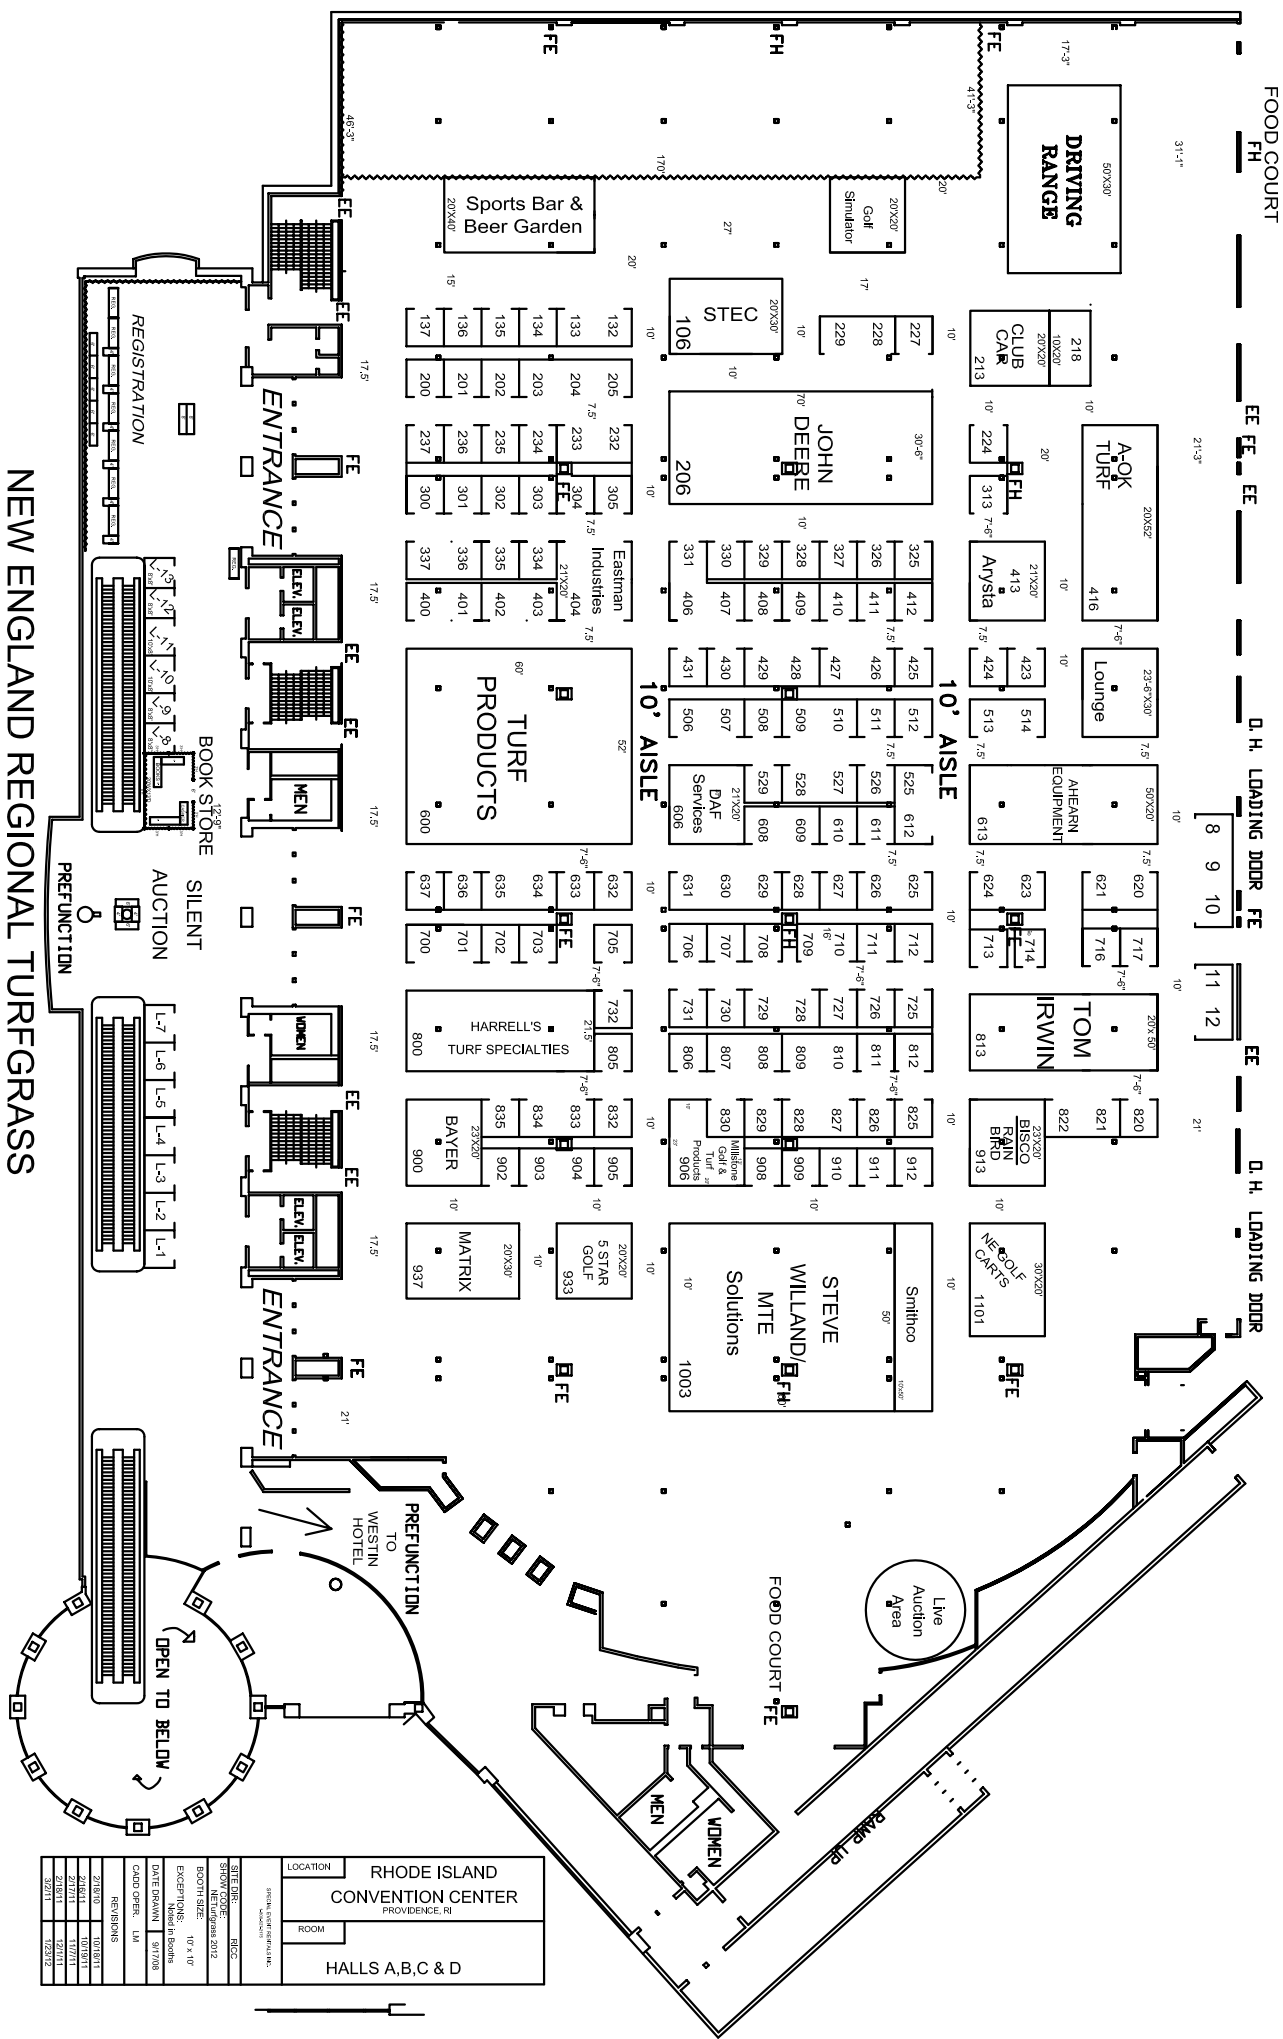

NEW ENGLAND REGIONAL TURFGRASS FEBRUARY 6-9, 2012

LOCATION	RHODE ISLAND CONVENTION CENTER PROVIDENCE, RI
ROOM	HALLS A, B, C & D
DATE DRAWN	5/17/08
CADD OPER.	LMI
DATE DRAWN	5/17/08
CADD OPER.	LMI
DATE DRAWN	10/18/11
CADD OPER.	LMI
DATE DRAWN	10/17/11
CADD OPER.	LMI
DATE DRAWN	12/01/11
CADD OPER.	LMI
DATE DRAWN	12/22/11
CADD OPER.	LMI